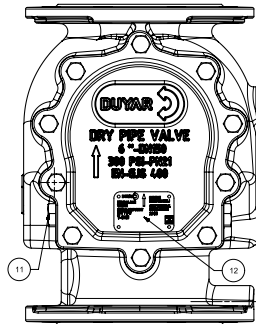

Алматы (7273)495-231
Ангарск (3955)60-70-56
Архангельск (8182)63-90-72
Астрахань (8512)99-46-04
Барнаул (3852)73-04-60
Белгород (4722)40-23-64
Благовещенск (4162)22-76-07
Брянск (4832)59-03-52
Владивосток (423)249-28-31
Владикавказ (8672)28-90-48
Владимир (4922) 49-43-18
Волгоград (844)278-03-48
Вологда (8172)26-41-59
Воронеж (473)204-51-73
Екатеринбург (343)384-55-89

Ижевск (3412)26-03-58
Иваново (4932)77-34-06
Иркутск (395)279-98-46
Казань (843)206-01-48
Калининград (4012)72-03-81
Калуга (4842)92-23-67
Кемерово (3842)65-04-62
Киров (8332)68-02-04
Коломна (4966)23-41-49
Кострома (4942)77-07-48
Краснодар (861)203-40-90
Красноярск (391)204-63-61
Курск (4712)77-13-04
Курган (3522)50-90-47
Липецк (4742)52-20-81

Киргизия (996)312-96-26-47

Магнитогорск (3519)55-03-13
Москва (495)268-04-70
Мурманск (8152)59-64-93
Набережные Челны (8552)20-53-41
Нижний Новгород (831)429-08-12
Новокузнецк (3843)20-46-81
Ноябрьск (3496)41-32-12
Новосибирск (383)227-86-73
Ноябрьск (3496)41-32-12
Омск (3812)21-46-40
Орел (4862)44-53-42
Оренбург (3532)37-68-04
Пенза (8412)22-31-16
Петрозаводск (8142)55-98-37
Псков (8112)59-10-37

Россия (495)268-04-70

Пермь (342)205-81-47
Ростов-на-Дону (863)308-18-15
Рязань (4912)46-61-64
Самара (846)206-03-16
Саранск (8342)22-96-24
Санкт-Петербург (812)309-46-40
Саратов (845)249-38-78
Севастополь (8692)22-31-93
Симферополь (3652)67-13-56
Смоленск (4812)29-41-54
Сочи (862)225-72-31
Ставрополь (8652)20-65-13
Сыктывкар (8212)25-95-17
Сургут (3462)77-98-35
Тамбов (4752)50-40-97

Казахстан (772)734-952-31