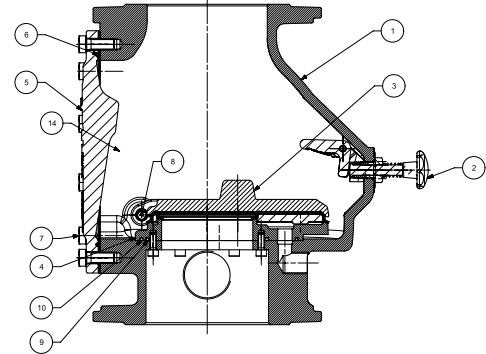

Алматы (7273)495-231
Ангарск (3955)60-70-56
Архангельск (8182)63-90-72
Астрахань (8512)99-46-04
Барнаул (3852)73-04-60
Белгород (4722)40-23-64
Благовещенск (4162)22-76-07
Брянск (4832)59-03-52
Владивосток (423)249-28-31
Владикавказ (8672)28-90-48
Владимир (4922) 49-43-18
Волгоград (844)278-03-48
Вологда (8172)26-41-59
Воронеж (473)204-51-73
Екатеринбург (343)384-55-89

Ижевск (3412)26-03-58
Иваново (4932)77-34-06
Иркутск (395)279-98-46
Казань (843)206-01-48
Калининград (4012)72-03-81
Калуга (4842)92-23-67
Кемерово (3842)65-04-62
Киров (8332)68-02-04
Коломна (4966)23-41-49
Кострома (4942)77-07-48
Краснодар (861)203-40-90
Красноярск (391)204-63-61
Курск (4712)77-13-04
Курган (3522)50-90-47
Липецк (4742)52-20-81

Киргизия (996)312-96-26-47

Магнитогорск (3519)55-03-13
Москва (495)268-04-70
Мурманск (8152)59-64-93
Набережные Челны (8552)20-53-41
Нижний Новгород (831)429-08-12
Новокузнецк (3843)20-46-81
Ноябрьск (3496)41-32-12
Новосибирск (383)227-86-73
Ноябрьск (3496)41-32-12
Омск (3812)21-46-40
Орел (4862)44-53-42
Оренбург (3532)37-68-04
Пенза (8412)22-31-16
Петрозаводск (8142)55-98-37
Псков (8112)59-10-37

Россия (495)268-04-70

Пермь (342)205-81-47
Ростов-на-Дону (863)308-18-15
Рязань (4912)46-61-64
Самара (846)206-03-16
Саранск (8342)22-96-24
Санкт-Петербург (812)309-46-40
Саратов (845)249-38-78
Севастополь (8692)22-31-93
Симферополь (3652)67-13-56
Смоленск (4812)29-41-54
Сочи (862)225-72-31
Ставрополь (8652)20-65-13
Сыктывкар (8212)25-95-17
Сургут (3462)77-98-35
Тамбов (4752)50-40-97

Казахстан (772)734-952-31