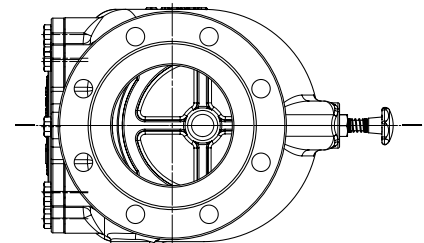

Алматы (7273)495-231
Ангарск (3955)60-70-56
Архангельск (8182)63-90-72
Астрахань (8512)99-46-04
Барнаул (3852)73-04-60
Белгород (4722)40-23-64
Благовещенск (4162)22-76-07
Брянск (4832)59-03-52
Владивосток (423)249-28-31
Владикавказ (8672)28-90-48
Владимир (4922) 49-43-18
Волгоград (844)278-03-48
Вологда (8172)26-41-59
Воронеж (473)204-51-73
Екатеринбург (343)384-55-89

Ижевск (3412)26-03-58
Иваново (4932)77-34-06
Иркутск (395)279-98-46
Казань (843)206-01-48
Калининград (4012)72-03-81
Калуга (4842)92-23-67
Кемерово (3842)65-04-62
Киров (8332)68-02-04
Коломна (4966)23-41-49
Кострома (4942)77-07-48
Краснодар (861)203-40-90
Красноярск (391)204-63-61
Курск (4712)77-13-04
Курган (3522)50-90-47
Липецк (4742)52-20-81

Киргизия (996)312-96-26-47

Магнитогорск (3519)55-03-13
Москва (495)268-04-70
Мурманск (8152)59-64-93
Набережные Челны (8552)20-53-41
Нижний Новгород (831)429-08-12
Новокузнецк (3843)20-46-81
Ноябрьск (3496)41-32-12
Новосибирск (383)227-86-73
Ноябрьск (3496)41-32-12
Омск (3812)21-46-40
Орел (4862)44-53-42
Оренбург (3532)37-68-04
Пенза (8412)22-31-16
Петрозаводск (8142)55-98-37
Псков (8112)59-10-37

Россия (495)268-04-70

Пермь (342)205-81-47
Ростов-на-Дону (863)308-18-15
Рязань (4912)46-61-64
Самара (846)206-03-16
Саранск (8342)22-96-24
Санкт-Петербург (812)309-46-40
Саратов (845)249-38-78
Севастополь (8692)22-31-93
Симферополь (3652)67-13-56
Смоленск (4812)29-41-54
Сочи (862)225-72-31
Ставрополь (8652)20-65-13
Сыктывкар (8212)25-95-17
Сургут (3462)77-98-35
Тамбов (4752)50-40-97

Казахстан (772)734-952-31