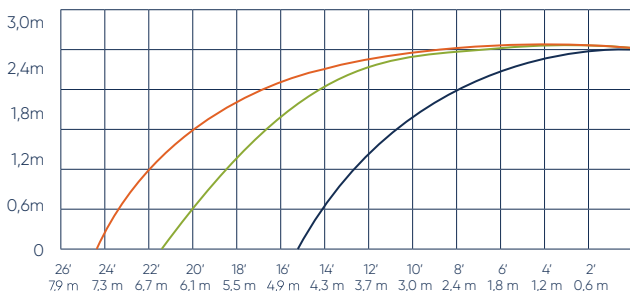

They are preferred in suspended ceilings or in locations where downward sprinklers are appropriate. Water sprays in a conically expansion. They can be used with escutcheons.

K Faktör/K Factor	K5.6(80)
Diş ölçüsü/Thread size	½" NPT (15 mm)
Tepkime/Response	Standart Tepkimeli/Standard Response
Yüzey/Finishes	Pirinç, Krom, Beyaz/Brass, Chrome, White
Sıcaklık/Temperature	57°C(135°F), 68°C(155°F), 79°C(175°F), 93°C(200°F), 141°C(286°F)