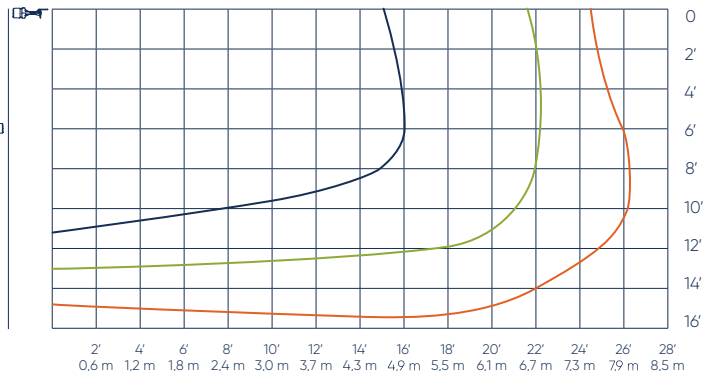

They are preferred in suspended ceilings or in locations where downward sprinklers are appropriate. Water sprays in a conically expansion. They can be used with escutcheons.

K Faktör/K Factor	K5.6(80)
Diş ölçüsü/Thread size	½" NPT (15 mm)
Tepkime/Response	Standart Tepkimeli/Standard Response
Yüzey/Finishes	Pirinç, Krom, Beyaz/Brass, Chrome, White
Sıcaklık/Temperature	57°C(135°F), 68°C(155°F), 79°C(175°F), 93°C(200°F), 141°C(286°F)